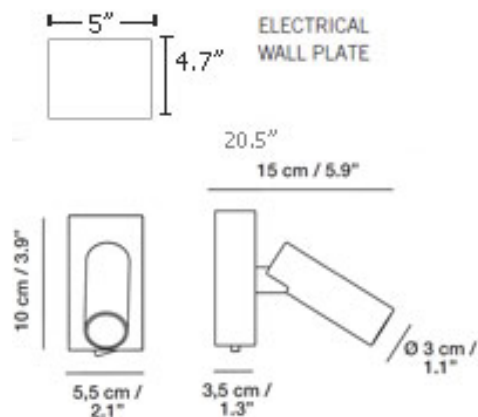

### Dimensions

### Features

- Adjustable reading light
- White or nickel finish
- On/off switch located on backplate

Type: \_\_\_\_\_

Project: \_\_\_\_\_

Specifier: \_\_\_\_\_

Notes: \_\_\_\_\_