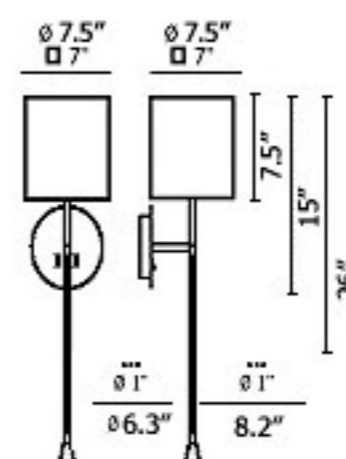

Hotel - Python

Product Name

Hotel - Python

Dimensions

Light Source

1 x 100W Max E26 Inc
Flexible shaft : LED bulb 1 x 1.7W max,
60 Lumen (2700 K), 60° Lighting angle

Note: Switches on the base. Made with square or round shade. It features an additional LED light on a flexible shaft. LED Lightbulb Included