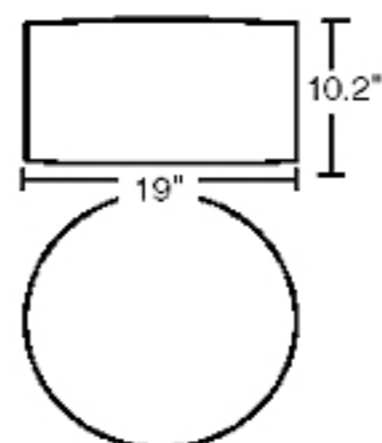

HARRY CEILING

Product Name

HARRY CEILING

Dimensions

Light Source

1 x 23W Max

E26 Compact
Fluorescent

Ballast Incorporated