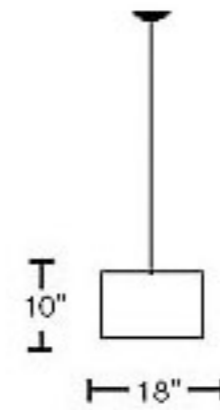

Finger Fixed

Product Name

Finger Fixed

Dimensions

Light Source

2 x 75W Max Inc E26 medium
base

Bottom Diffuser

Finishes

Metallic lead or metallic
gold.

Cotton fabric shades: White
or beige.

Type _____

Project _____

Specifier _____