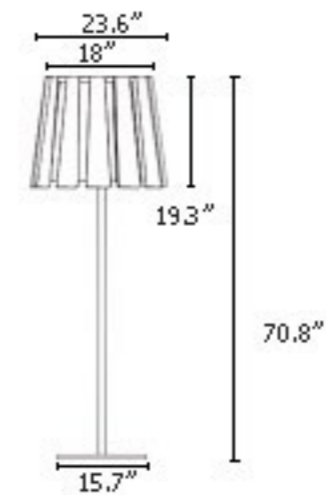

Twist - Floor

Product Name

Twist - Floor

Dimensions

Light Source

3x 150W max E26 Medium Base
incandescent

Finishes

Shiny laquer: white, black, grey and
gold