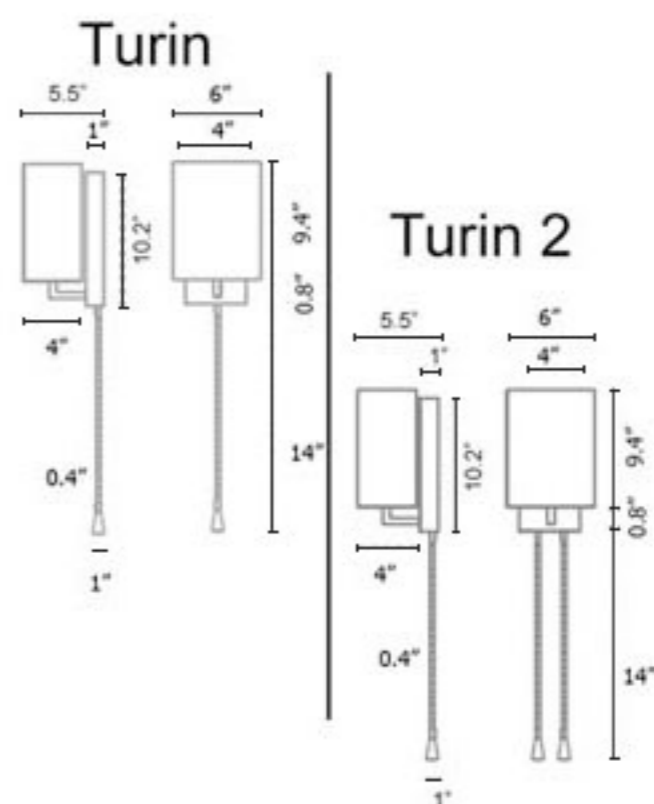

Turin

Product Name

Turin

Dimensions

Light Source

Base: 1x60 W max. (E-12) incand.

Turin: 1: 1x1,7 W LED 60 Lumen (2700 K).
60° lighting angle.

Turin2: 2x1,7 W LED 60 Lumen (2700 K).
60° lighting angle.

Finishes

Matt nickel, chrome or white.

Cotton lampshade: white, beige or
black.

Type _____

Project _____

Specifier _____