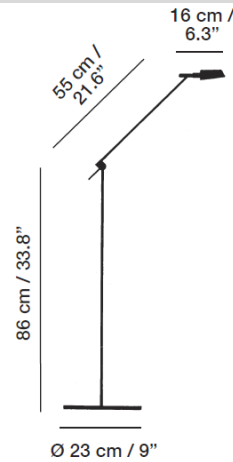

Tema Floor LED

Product Name

Tema Floor LED Lamp

Dimensions

Light Source

6.6W 540 lumens 2700K CRI 90 120° lighting angle
LED or

1 X 50W Max 12 volts Bi Pin Halogen

Features

- LED Floor lamp for task and direct illumination
- Adjustable arm
- Swivel head
- Offered in white, black, metallic grey, or polished chrome finish
- Also available in low-voltage halogen

Type: _____

Project: _____