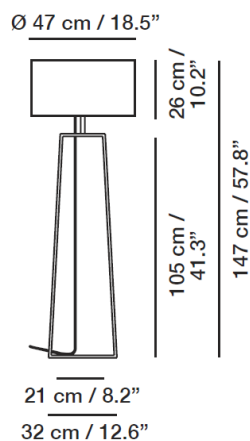

Tiffany-2 Outdoor

Product Name

Tiffany-2 Outdoor Floor Lamp

Dimensions

Light Source

1x 23W Max E26 medium base CFL

Features

- Outdoor floor lamp
- Metal structure
- White polyethylene shade
- Black or white base
- Includes 15 feet of wire
- IP64