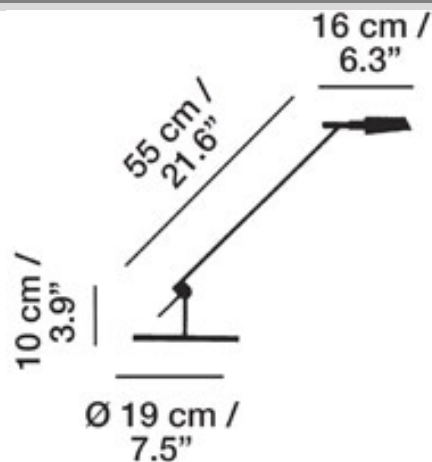

### Dimensions

### Light Source

6.6W 540 lumen 2700K CRI 90 LED

### Features

- Task lamp
- Adjustable in all directions
- Integral LED
- Offered in matte nickel, metallic lead, white, or black finish
- 120° beam spread

Type: \_\_\_\_\_

Project: \_\_\_\_\_

Specifier: \_\_\_\_\_