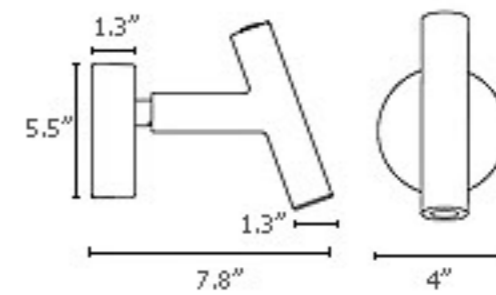

Spy

Product Name

Spy

Dimensions

Light Source

3 W LED 110 Lumen (Color 3000 K).
42° lighting angle.

Finishes

White, chrome, black or nickel.

Metallic rotating wall lamp. Switch on
the base.

Type _____

Project _____

Specifier _____