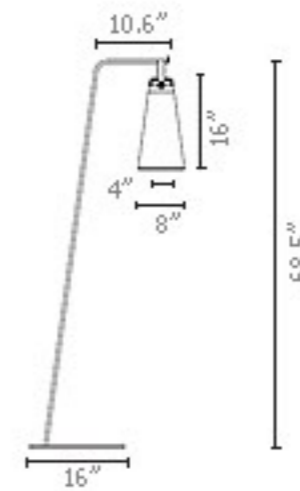

Sasha Floor

Product Name

Sasha Floor

Dimensions

Light Source

1x18W Max E26 medium base Low Energy

Finishes

White Polyethylene