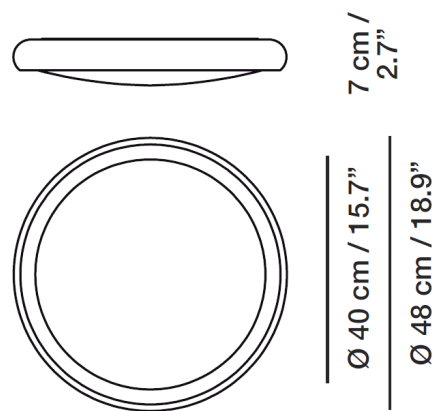

Type: _____

Project: _____

Specifier: _____

Notes: _____

Sky

Product Name

Sky Wall Ceiling Light

Dimensions

Light Source

34W 2890 Lumen 3000K LED

Features

- Wall or ceiling light for diffused direct illumination
- Metal structure with glass diffuser
- Offered in 4 color ways: White/white, white/gold, black/white or black/gold