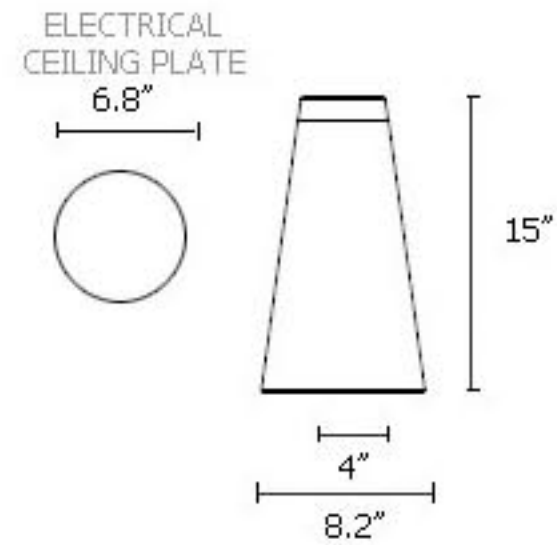

SASHA FLUSH

Product Name

SASHA FLUSH

Dimensions

Light Source

1 x 18 WMax

E26

Medium base