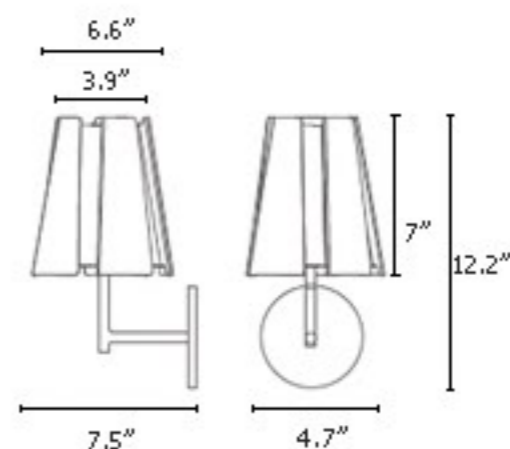

Little Twist Wall

Product Name

Little Twist Wall

Dimensions

Light Source

1x 60W max E12 Candelabra Base
incandescent

Finishes

Aluminium shiny laquer: white, black,
grey or gold