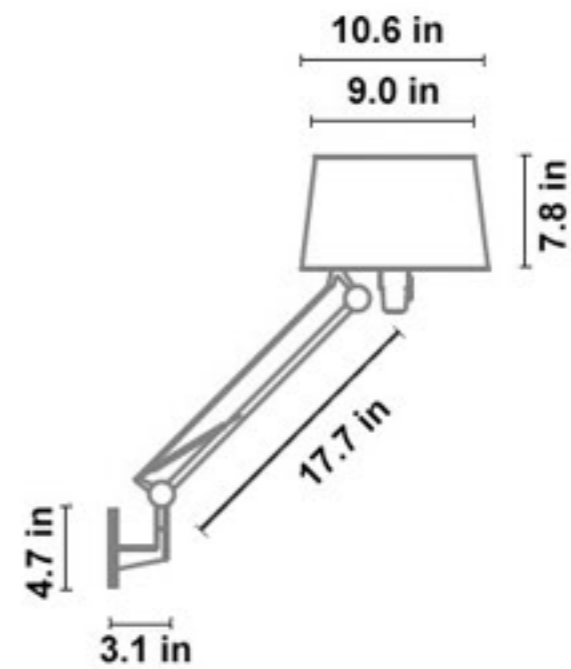

Lektor Wall

Product Name

Lektor Wall

Dimensions

Light Source

1x100W Max E26 Medium base Incandescent

Finishes

Structure available in White, orange, stone-grey or moss-green.