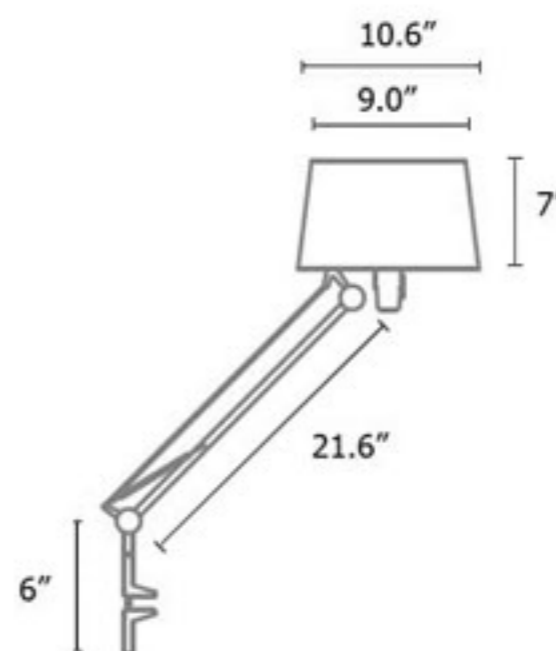

Lektor Cilp On

Product Name

Lektor Cilp On

Dimensions

Light Source

1x100 W max. (E-26) incandescent.
Medium base.

Finishes

Structure available in
White, orange, stone-grey or moss-green.