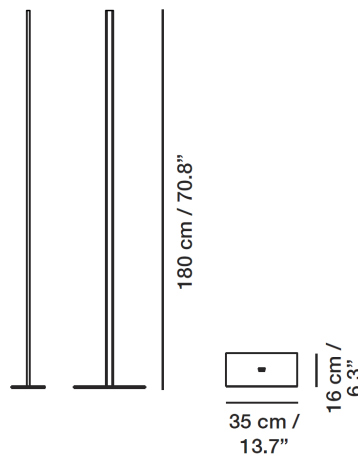

Lineal Floor

Product Name

Lineal Floor Lamp

Dimensions

Light Source

25W 2000 lumens, 2700K LED

Features

- Floor Lamp for indirect illumination
- Cast Aluminum construction: Nickel or white finish
- LED