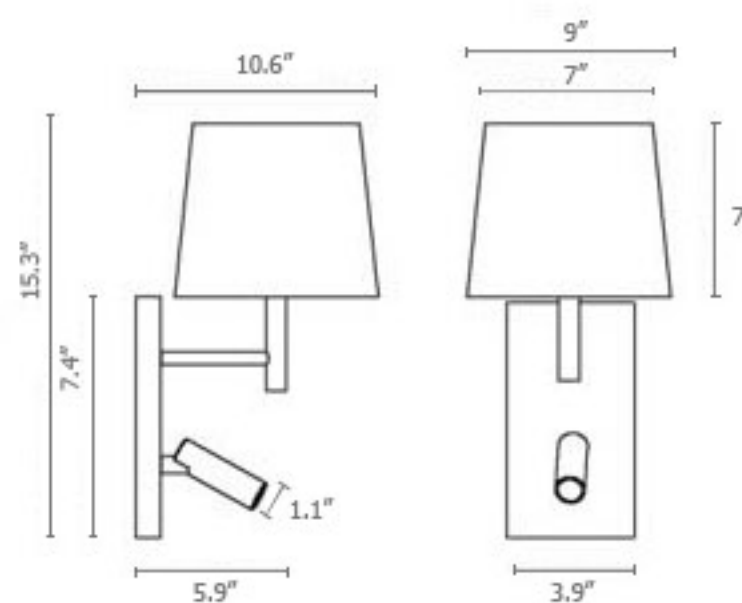

JERRY HOTEL

Product Name

JERRY HOTEL

Dimensions

Light Source

1 x 3 W. 110 Lumen.

Type _____

Project _____