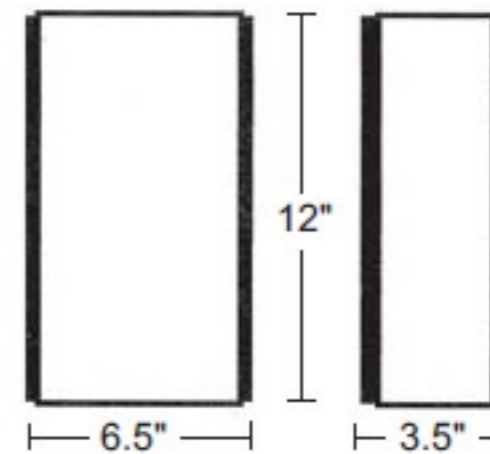

Hamilton Wall

Product Name

Hamilton Wall

Dimensions

Light Source

1x13 W max.

Compact fluorescent

Finishes