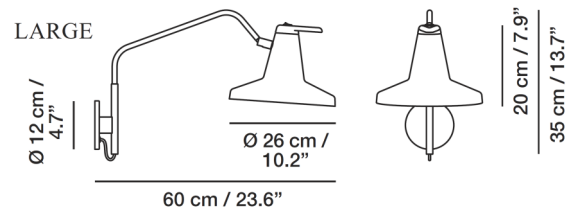

Garcon Wall

Product Name

Garcon Wall Lamp

Dimensions

SMALL

LARGE

Light Source

1x 100W Max E26 Medium Base Incandescent, or retrofit LED or CFL

Features

- Wall lamp for task and reading
- Offered in two sizes
- Adjustable diffuser
- Choice of four colors: Beige, Terracotta, Copper, Black
- On/Off switch on reflector

Type: _____

Project: _____

Specifier: _____