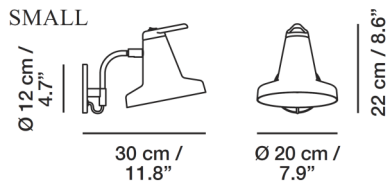

Garcon Wall

Product Name

Garcon Wall Lamp

Dimensions

SMALL

LARGE

Light Source

1x 100W Max E26 Medium Base Incandescent, or retrofit LED or CFL