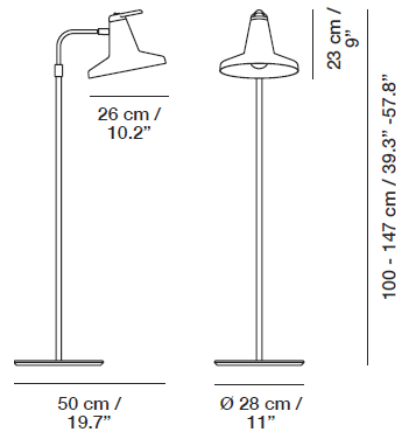

Garcon Floor

Product Name

Garcon Floor Lamp

Dimensions

Light Source

1x 100W Max E26 Medium Base Incandescent, or retrofit LED or CFL

Features

- Floor lamp for task and reading
- Height adjustable
- Adjustable diffuser
- Choice of four colors: Beige, Terracotta, Copper, Black
- On/Off switch on reflector