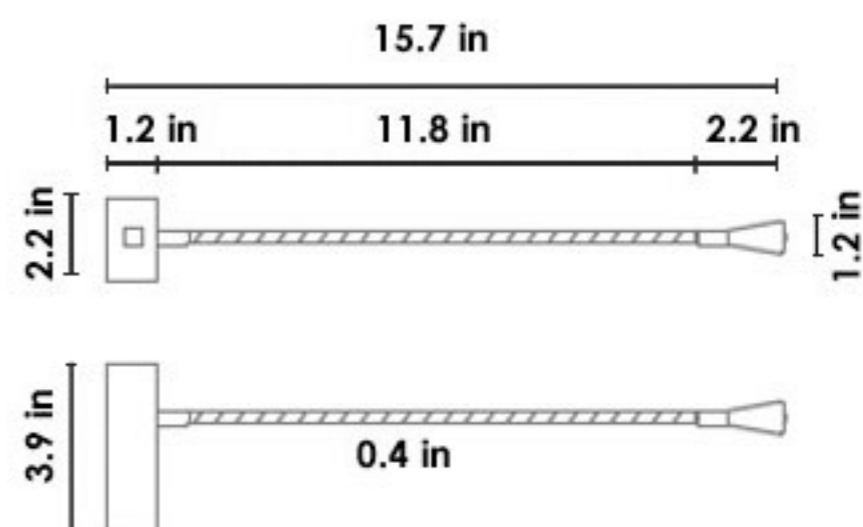

Evo

Product Name

Evo

Dimensions

Light Source

1.7 W 60 Lumen (2700K).

60° Lighting angle.

Finishes

White, chrome, matte nickel or black

Note: Switch on the base.

Type _____

Project _____

Specifier _____