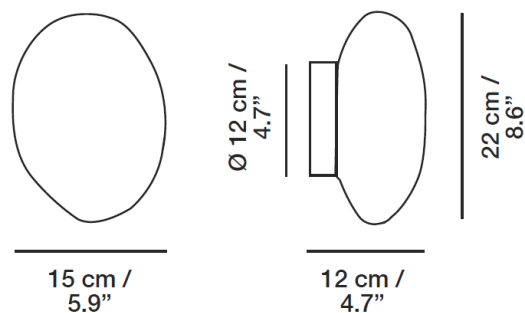

Codol

Product Name

Codol Wall or Ceiling Light

Dimensions

Light Source

1x 6W GX53 400 Lumen 3000K LED (lamp included)

Features

- Wall or ceiling light for decorative light
- Indoor/Outdoor use
- Porcelain diffuser
- IP54