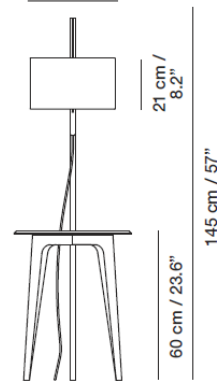

Carla

Product Name

Carla Floor Lamp

Dimensions

Ø 34 cm / 13.7"

Ø 47 cm / 18.5"

Light Source

1x 100W max E26 medium base Incandescent or retrofit CFL or LED

Features

- Floor lamp with side table
- Natural or black oak
- Beige linen shade

Type: _____

Project: _____

Specifier: _____

Notes: _____