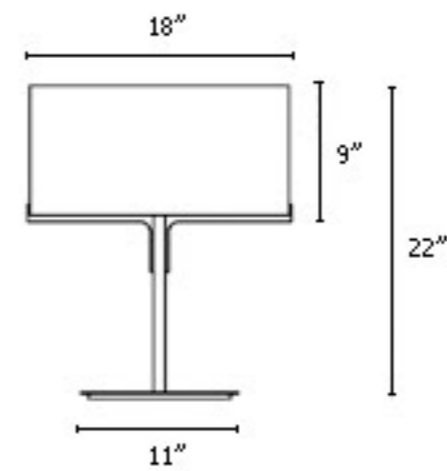

Aitana Table

Product Name

Aitana Table

Dimensions

Light Source

2x100 W max. Inc. E26 Medium Base

Finishes

Chrome or metallic lead